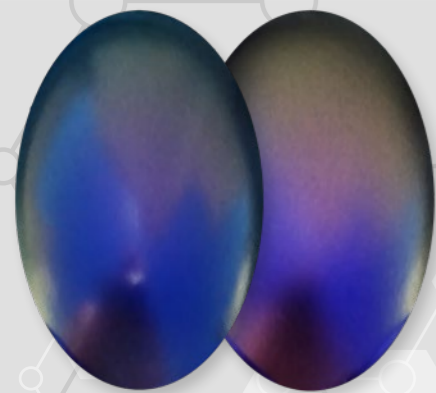

# CHAMELEON PAINTS WPU 300

STARDUST

Acrylic-PU airbrush paints

○ ●  
WPU301 - RED BLUE

○ ●  
WPU302 - TURQUOISE PURPLE

○ ●  
WPU303 - GREEN GOLD

○ ●  
WPU304 - PURPLE GREEN

○ ●  
WPU305 - ORANGE GREEN

○ ●  
WPU306 - GREEN BLUE

○ ●  
WPU307 - RED TURKEY

○ ●  
WPU308 - RED GOLD

○ ●  
WPU316 - BROWN GOLD

○ ●  
WPU317 - PURPLE ROSE

○ ●  
WPU318 - RED GREEN

○ ●  
WPU320 - SILVER GREEN

○ ●  
WPU321 - BLUE PURPLE

○ ●  
WPU322 - DEEP BLUE GREEN

○ ●  
WPU323 - MAGENTA TURKISH

○ ●  
WPU324 - ORANGE RED

○ ●  
WPU325 - TURQUOISE PINK

○ ●  
WPU326 - YELLOW GREEN

○ ●  
WPU327 - NAVY BLUE

○ ●  
WPU330 - HOLOGRAPHIC 20

○ ●  
WPU335 - HOLOGRAPHIC 35

19 STARDUST WPU300 chameleon paints.

The chameleon colors of the STARDUST PRO range of acrylic airbrush paints change color depending on the viewing angle. They also create different colorful visual appearances depending on the background color. On this color card, chameleon paints are applied on a white background on a black background.