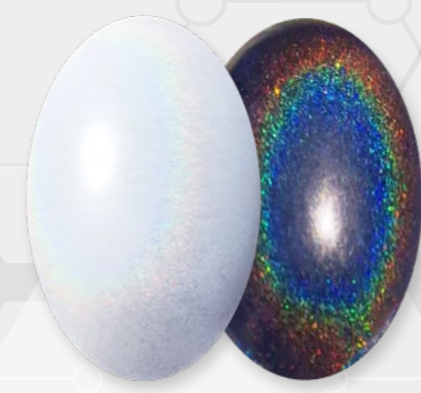

# CHAMELEON PAINTS WPU 300

STARDUST

Acrylic-PU airbrush paints

○ ●  
WPU301 - RED BLUE

○ ●  
WPU302 - TURQUOISE PURPLE

○ ●  
WPU303 - GREEN GOLD

○ ●  
WPU304 - PURPLE GREEN

○ ●  
WPU305 - ORANGE GREEN

○ ●  
WPU306 - GREEN BLUE

○ ●  
WPU307 - RED TURKEY

○ ●  
WPU308 - RED GOLD

○ ●  
WPU316 - BROWN GOLD

○ ●  
WPU317 - PURPLE ROSE

○ ●  
WPU318 - RED GREEN

○ ●  
WPU320 - SILVER GREEN

○ ●  
WPU321 - BLUE PURPLE

○ ●  
WPU322 - DEEP BLUE GREEN

○ ●  
WPU323 - MAGENTA TURKISH

○ ●  
WPU324 - ORANGE RED

○ ●  
WPU325 - TURQUOISE PINK

○ ●  
WPU326 - YELLOW GREEN

○ ●  
WPU327 - NAVY BLUE

○ ●  
WPU330 - HOLOGRAPHIC 20

○ ●  
WPU335 - HOLOGRAPHIC 35

19 STARDUST WPU300 chameleon paints.

The chameleon colors of the STARDUST PRO range of acrylic airbrush paints change color depending on the viewing angle. They also create different colorful visual appearances depending on the background color. On this color card, chameleon paints are applied on a white background on a black background.