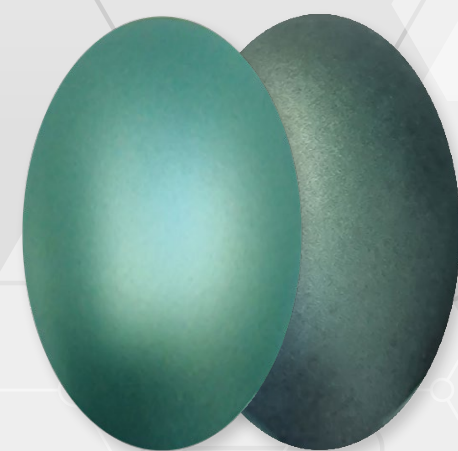

WPU100-METALIZOWANE

STARDUST

Farby akrylowe do aerografu

○ ●
WPU101 - WHITE SILVER

○ ●
WPU102 - GRAPHITE

○ ●
WPU103 - IVORY

○ ●
WPU104 - BRONZE

○ ●
WPU105 - RED COPPER

Farby akrylowe do aerografu

○ ●
WPU121 - BERYL

○ ●
WPU122 - CITRINE

○ ●
WPU123 - TOPAZIA

○ ●
WPU124 - MORGANITE

○ ●
WPU125 - RUBY

○ ●
WPU126 - RUBELLITE

○ ●
WPU127 - PERIDOT

○ ●
WPU130 - DARK METAL

○ ●
WPU131 - MERCURE

○ ●
WPU132 - RAW METAL

○ ●
WPU133 - ANTRAX METAL

○ ●
WPU134 - MYSTIC WHITE

○ ●
WPU135 - URANIUM

○ ●
WPU136 - AMAZONITE

○ ●
WPU137 - ARTIC VIOLET

○ ●
WPU138 - COARSE ALUMINIUM

○ ●
WPU150 - CHROME MIROIR

○ ●
WPU152 - GO CHROME

○ BIAŁE TŁO
● CZARNE TŁO