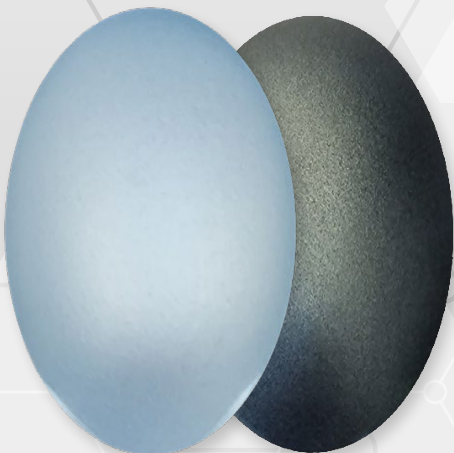

WPU100-METALIZOWANE

STARDUST

Farby akrylowe do aerografu

○ ●
WPU101 - WHITE SILVER

○ ●
WPU102 - GRAPHITE

○ ●
WPU103 - IVORY

○ ●
WPU104 - BRONZE

○ ●
WPU105 - RED COPPER

○ ●
WPU106 - COPPER

○ ●
WPU107 - AZTEC

○ ●
WPU108 - SOLAR GOLD

○ ●
WPU109 - DEEP GOLD

○ ●
WPU110 - ORCHID

○ ●
WPU111 - BOXITE

○ ●
WPU112 - RED IRON

○ ●
WPU113 - AZUR BLUE

○ ●
WPU114 - ALASKA

○ ●
WPU115 - LAGOON

○ ●
WPU116 - EMERALD

○ ●
WPU117 - PURPLE EYES

○ ●
WPU120 - JASPER

○ BIAŁE TŁO
● CZARNE TŁO

WPU100-METALIZOWANE

STARDUST

○ ●
WPU130 - DARK METAL

○ ●
WPU131 - MERCURE

○ ●
WPU132 - RAW METAL

○ ●
WPU133 - ANTRAX METAL

○ ●
WPU134 - MYSTIC WHITE

○ ●
WPU135 - URANIUM

○ ●
WPU136 - AMAZONITE

○ ●
WPU137 - ARTIC VIOLET