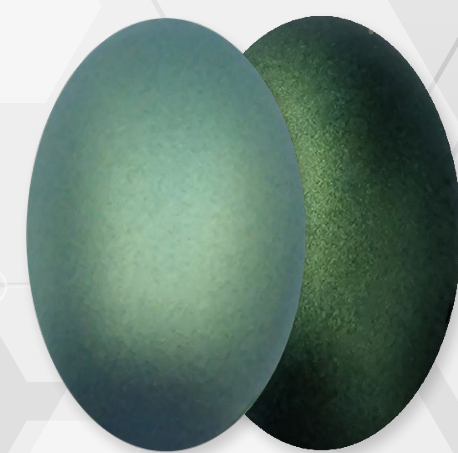

WPU100-METALIZOWANE

STARDUST

Farby akrylowe do aerografu

○ ●
WPU101 - WHITE SILVER

○ ●
WPU102 - GRAPHITE

○ ●
WPU103 - IVORY

○ ●
WPU104 - BRONZE

○ ●
WPU105 - RED COPPER

○ ●
WPU106 - COPPER

○ ●
WPU107 - AZTEC

○ ●
WPU108 - SOLAR GOLD

○ ●
WPU109 - DEEP GOLD

○ ●
WPU110 - ORCHID

○ ●
WPU111 - BOXITE

○ ●
WPU112 - RED IRON

○ ●
WPU113 - AZUR BLUE

○ ●
WPU114 - ALASKA

○ ●
WPU115 - LAGOON

○ ●
WPU116 - EMERALD

○ ●
WPU117 - PURPLE EYES

○ ●
WPU120 - JASPER

○ BIAŁE TŁO
● CZARNE TŁO

WPU100-METALIZOWANE

STARDUST

Farby akrylowe do aerografu

○ ●
WPU121 - BERYL

○ ●
WPU122 - CITRINE

○ ●
WPU123 - TOPAZIA

○ ●
WPU124 - MORGANITE

○ ●
WPU125 - RUBY

○ ●
WPU126 - RUBELLITE

○ ●
WPU127 - PERIDOT