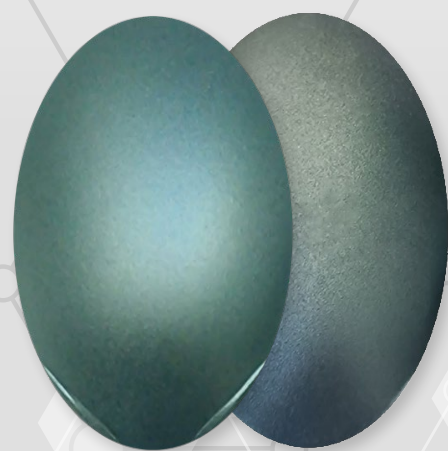

WPU100-METALIZOWANE

STARDUST

Farby akrylowe do aerografu

○ ●
WPU101 - WHITE SILVER

○ ●
WPU102 - GRAPHITE

○ ●
WPU103 - IVORY

○ ●
WPU104 - BRONZE

○ ●
WPU105 - RED COPPER

Farby akrylowe do aerografu

○ ●
WPU121 - BERYL

○ ●
WPU122 - CITRINE

○ ●
WPU123 - TOPAZIA

○ ●
WPU124 - MORGANITE

○ ●
WPU125 - RUBY

○ ●
WPU126 - RUBELLITE

○ ●
WPU127 - PERIDOT

○ ●
WPU130 - DARK METAL

○ ●
WPU131 - MERCURE

○ ●
WPU132 - RAW METAL

○ ●
WPU133 - ANTRAX METAL

○ ●
WPU134 - MYSTIC WHITE

○ ●
WPU135 - URANIUM

○ ●
WPU136 - AMAZONITE

○ ●
WPU137 - ARTIC VIOLET

○ ●
WPU138 - COARSE ALUMINIUM

○ ●
WPU150 - CHROME MIROIR

○ ●
WPU152 - GO CHROME

○ BIAŁE TŁO
● CZARNE TŁO