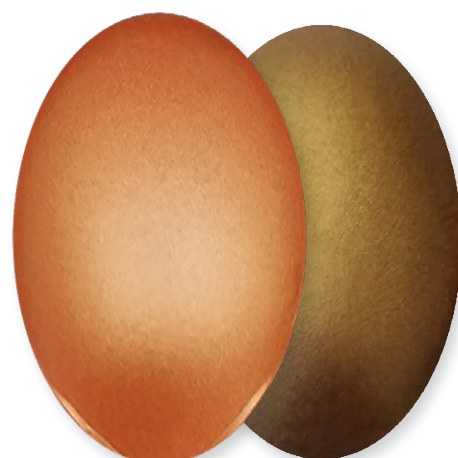

WPU100-METALIZOWANE

STARDUST

Farby akrylowe do aerografu

○ ●
WPU101 - WHITE SILVER

○ ●
WPU102 - GRAPHITE

○ ●
WPU103 - IVORY

○ ●
WPU104 - BRONZE

○ ●
WPU105 - RED COPPER

○ ●
WPU106 - COPPER

○ ●
WPU107 - AZTEC

○ ●
WPU108 - SOLAR GOLD

○ ●
WPU109 - DEEP GOLD

○ ●
WPU110 - ORCHID

○ ●
WPU111 - BOXITE

○ ●
WPU112 - RED IRON

○ ●
WPU113 - AZUR BLUE

○ ●
WPU114 - ALASKA

○ ●
WPU115 - LAGOON

○ ●
WPU116 - EMERALD

○ ●
WPU117 - PURPLE EYES

○ ●
WPU120 - JASPER

○ BIAŁE TŁO
● CZARNE TŁO

WPU100-METALIZOWANE

STARDUST

Farby akrylowe do aerografu

○ ●
WPU121 - BERYL

○ ●
WPU122 - CITRINE

○ ●
WPU123 - TOPAZIA

○ ●
WPU124 - MORGANITE

○ ●
WPU125 - RUBY

○ ●
WPU126 - RUBELLITE

○ ●
WPU127 - PERIDOT