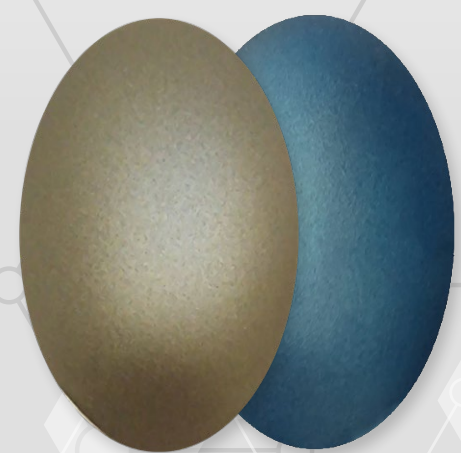

WPU100-METALIZOWANE

STARDUST

Farby akrylowe do aerografu

○ ●
WPU101 - WHITE SILVER

○ ●
WPU102 - GRAPHITE

○ ●
WPU103 - IVORY

○ ●
WPU104 - BRONZE

○ ●
WPU105 - RED COPPER

○ ●
WPU106 - COPPER

○ ●
WPU107 - AZTEC

○ ●
WPU108 - SOLAR GOLD

○ ●
WPU109 - DEEP GOLD

○ ●
WPU110 - ORCHID

○ ●
WPU111 - BOXITE

○ ●
WPU112 - RED IRON

○ ●
WPU113 - AZUR BLUE

○ ●
WPU114 - ALASKA

○ ●
WPU115 - LAGOON

○ ●
WPU116 - EMERALD

○ ●
WPU117 - PURPLE EYES

○ ●
WPU120 - JASPER

○ BIAŁE TŁO
● CZARNE TŁO

WPU100-METALIZOWANE

STARDUST

○ ●
WPU130 - DARK METAL

○ ●
WPU131 - MERCURE

○ ●
WPU132 - RAW METAL

○ ●
WPU133 - ANTRAX METAL

○ ●
WPU134 - MYSTIC WHITE

○ ●
WPU135 - URANIUM

○ ●
WPU136 - AMAZONITE

○ ●
WPU137 - ARTIC VIOLET