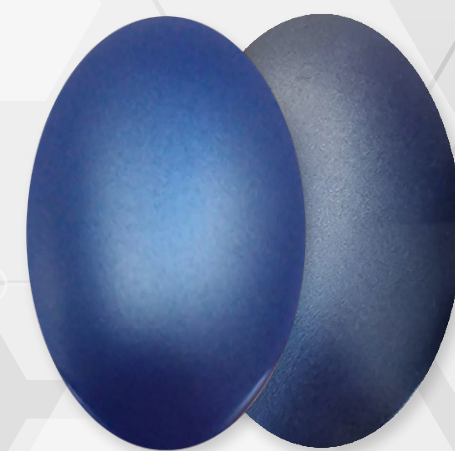

WPU100-METALIZOWANE

STARDUST

Farby akrylowe do aerografu

○ ●
WPU101 - WHITE SILVER

○ ●
WPU102 - GRAPHITE

○ ●
WPU103 - IVORY

○ ●
WPU104 - BRONZE

○ ●
WPU105 - RED COPPER

Farby akrylowe do aerografu

○ ●
WPU121 - BERYL

○ ●
WPU122 - CITRINE

○ ●
WPU123 - TOPAZIA

○ ●
WPU124 - MORGANITE

○ ●
WPU125 - RUBY

○ ●
WPU126 - RUBELLITE

○ ●
WPU127 - PERIDOT

○ ●
WPU130 - DARK METAL

○ ●
WPU131 - MERCURE

○ ●
WPU132 - RAW METAL

○ ●
WPU133 - ANTRAX METAL

○ ●
WPU134 - MYSTIC WHITE

○ ●
WPU135 - URANIUM

○ ●
WPU136 - AMAZONITE

○ ●
WPU137 - ARTIC VIOLET

○ ●
WPU138 - COARSE ALUMINIUM

○ ●
WPU150 - CHROME MIROIR

○ ●
WPU152 - GO CHROME

○ BIAŁE TŁO
● CZARNE TŁO