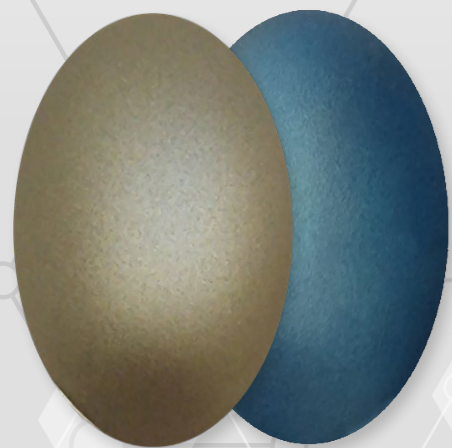

# WPU100-METALLISIERT

STARDUST  
Acryl-Airbrush-Farben

○ ●  
WPU101 - WHITE SILVER

○ ●  
WPU102 - GRAPHITE

○ ●  
WPU103 - IVORY

○ ●  
WPU104 - BRONZE

○ ●  
WPU105 - RED COPPER

○ ●  
WPU106 - COPPER

○ ●  
WPU107 - AZTEC

○ ●  
WPU108 - SOLAR GOLD

○ ●  
WPU109 - DEEP GOLD

○ ●  
WPU110 - ORCHID

○ ●  
WPU111 - BOXITE

○ ●  
WPU112 - RED IRON

○ ●  
WPU113 - AZUR BLUE

○ ●  
WPU114 - ALASKA

○ ●  
WPU115 - LAGOON

○ ●  
WPU116 - EMERALD

○ ●  
WPU117 - PURPLE EYES

○ ●  
WPU120 - JASPER

○ WEISSER HINTERGRUND  
● SCHWARZER HINTERGRUND

○ ●  
WPU130 - DARK METAL

○ ●  
WPU131 - MERCURE

○ ●  
WPU132 - RAW METAL

○ ●  
WPU133 - ANTRAX METAL

○ ●  
WPU134 - MYSTIC WHITE

○ ●  
WPU135 - URANIUM

○ ●  
WPU136 - AMAZONITE

○ ●  
WPU137 - ARTIC VIOLET