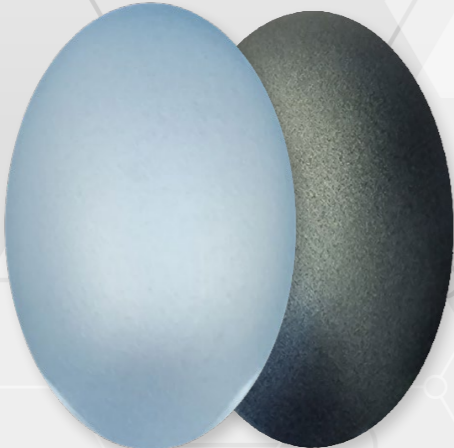

# WPU100-METALLISIERT

STARDUST  
Acryl-Airbrush-Farben

○ ●  
WPU101 - WHITE SILVER

○ ●  
WPU102 - GRAPHITE

○ ●  
WPU103 - IVORY

○ ●  
WPU104 - BRONZE

○ ●  
WPU105 - RED COPPER

○ ●  
WPU106 - COPPER

○ ●  
WPU107 - AZTEC

○ ●  
WPU108 - SOLAR GOLD

○ ●  
WPU109 - DEEP GOLD

○ ●  
WPU110 - ORCHID

○ ●  
WPU111 - BOXITE

○ ●  
WPU112 - RED IRON

○ ●  
WPU113 - AZUR BLUE

○ ●  
WPU114 - ALASKA

○ ●  
WPU115 - LAGOON

○ ●  
WPU116 - EMERALD

○ ●  
WPU117 - PURPLE EYES

○ ●  
WPU120 - JASPER

○ WEISSER HINTERGRUND  
● SCHWARZER HINTERGRUND

○ ●  
WPU130 - DARK METAL

○ ●  
WPU131 - MERCURE

○ ●  
WPU132 - RAW METAL

○ ●  
WPU133 - ANTRAX METAL

○ ●  
WPU134 - MYSTIC WHITE

○ ●  
WPU135 - URANIUM

○ ●  
WPU136 - AMAZONITE

○ ●  
WPU137 - ARTIC VIOLET