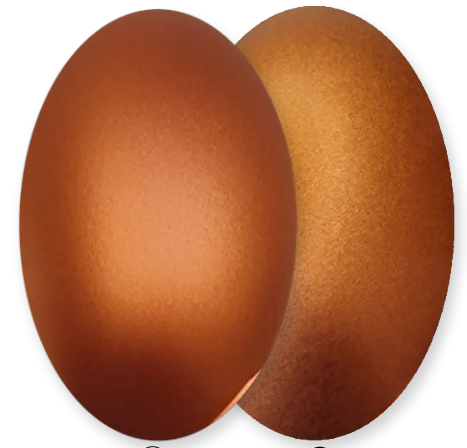

# WPU100-METALLISIERT

STARDUST  
Acryl-Airbrush-Farben

○ ●  
WPU101 - WHITE SILVER

○ ●  
WPU102 - GRAPHITE

○ ●  
WPU103 - IVORY

○ ●  
WPU104 - BRONZE

○ ●  
WPU105 - RED COPPER

○ ●  
WPU106 - COPPER

○ ●  
WPU107 - AZTEC

○ ●  
WPU108 - SOLAR GOLD

○ ●  
WPU109 - DEEP GOLD

○ ●  
WPU110 - ORCHID

○ ●  
WPU111 - BOXITE

○ ●  
WPU112 - RED IRON

○ ●  
WPU113 - AZUR BLUE

○ ●  
WPU114 - ALASKA

○ ●  
WPU115 - LAGOON

○ ●  
WPU116 - EMERALD

○ ●  
WPU117 - PURPLE EYES

○ ●  
WPU120 - JASPER

○ WEISSER HINTERGRUND  
● SCHWARZER HINTERGRUND