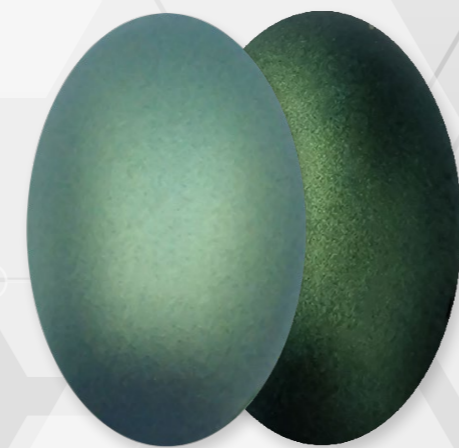

# WPU100-METALLISIERT

STARDUST  
Acryl-Airbrush-Farben

○ ●  
WPU101 - WHITE SILVER

○ ●  
WPU102 - GRAPHITE

○ ●  
WPU103 - IVORY

○ ●  
WPU104 - BRONZE

○ ●  
WPU105 - RED COPPER

○ ●  
WPU106 - COPPER

○ ●  
WPU107 - AZTEC

○ ●  
WPU108 - SOLAR GOLD

○ ●  
WPU109 - DEEP GOLD

○ ●  
WPU110 - ORCHID

○ ●  
WPU111 - BOXITE

○ ●  
WPU112 - RED IRON

○ ●  
WPU113 - AZUR BLUE

○ ●  
WPU114 - ALASKA

○ ●  
WPU115 - LAGOON

○ ●  
WPU116 - EMERALD

○ ●  
WPU117 - PURPLE EYES

○ ●  
WPU120 - JASPER

○ WEISSER HINTERGRUND  
● SCHWARZER HINTERGRUND

# WPU100-METALLISIERT

○ ●  
WPU121 - BERYL

○ ●  
WPU122 - CITRINE

○ ●  
WPU123 - TOPAZIA

○ ●  
WPU124 - MORGANITE

○ ●  
WPU125 - RUBY

○ ●  
WPU126 - RUBELLITE

○ ●  
WPU127 - PERIDOT