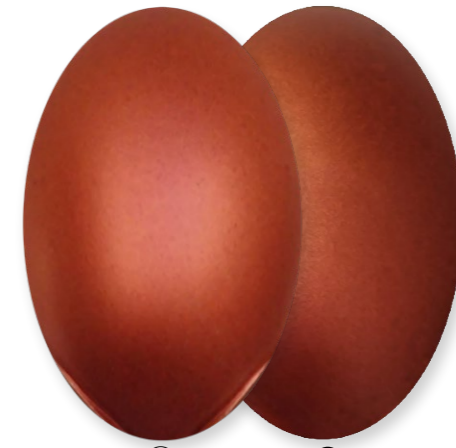

# WPU100-METALLISIERT

STARDUST  
Acryl-Airbrush-Farben

○ ●  
WPU101 - WHITE SILVER

○ ●  
WPU102 - GRAPHITE

○ ●  
WPU103 - IVORY

○ ●  
WPU104 - BRONZE

○ ●  
WPU105 - RED COPPER

○ ●  
WPU106 - COPPER

○ ●  
WPU107 - AZTEC

○ ●  
WPU108 - SOLAR GOLD

○ ●  
WPU109 - DEEP GOLD

○ ●  
WPU110 - ORCHID

○ ●  
WPU111 - BOXITE

○ ●  
WPU112 - RED IRON

○ ●  
WPU113 - AZUR BLUE

○ ●  
WPU114 - ALASKA