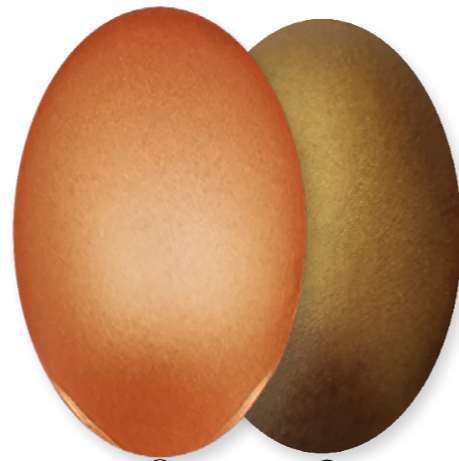

# WPU100-METALLISIERT

STARDUST  
Acryl-Airbrush-Farben

○ ●  
WPU101 - WHITE SILVER

○ ●  
WPU102 - GRAPHITE

○ ●  
WPU103 - IVORY

○ ●  
WPU104 - BRONZE

○ ●  
WPU105 - RED COPPER

○ ●  
WPU106 - COPPER

○ ●  
WPU107 - AZTEC

○ ●  
WPU108 - SOLAR GOLD

○ ●  
WPU109 - DEEP GOLD

○ ●  
WPU110 - ORCHID

○ ●  
WPU111 - BOXITE

○ ●  
WPU112 - RED IRON

○ ●  
WPU113 - AZUR BLUE

○ ●  
WPU114 - ALASKA

○ ●  
WPU115 - LAGOON

○ ●  
WPU116 - EMERALD

○ ●  
WPU117 - PURPLE EYES

○ ●  
WPU120 - JASPER

○ WEISSER HINTERGRUND  
● SCHWARZER HINTERGRUND

○ ●  
WPU130 - DARK METAL

○ ●  
WPU131 - MERCURE

○ ●  
WPU132 - RAW METAL

○ ●  
WPU133 - ANTRAX METAL

○ ●  
WPU134 - MYSTIC WHITE

○ ●  
WPU135 - URANIUM

○ ●  
WPU136 - AMAZONITE

○ ●  
WPU137 - ARTIC VIOLET