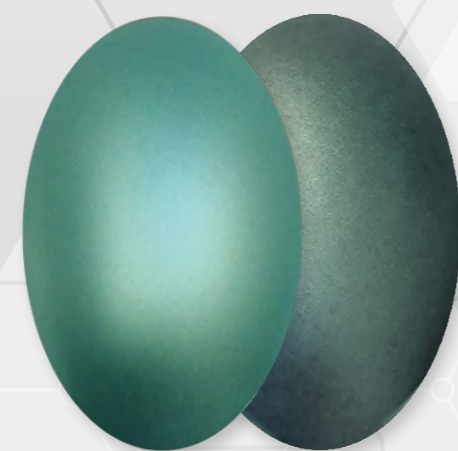

# WPU100-METALLISIERT

STARDUST  
Acryl-Airbrush-Farben

○ ●  
WPU101 - WHITE SILVER

○ ●  
WPU102 - GRAPHITE

○ ●  
WPU103 - IVORY

○ ●  
WPU104 - BRONZE

○ ●  
WPU105 - RED COPPER

○ ●  
WPU106 - COPPER

# WPU100-METALLISIERT

○ ●  
WPU121 - BERYL

○ ●  
WPU122 - CITRINE

○ ●  
WPU123 - TOPAZIA

○ ●  
WPU124 - MORGANITE

○ ●  
WPU125 - RUBY

○ ●  
WPU126 - RUBELLITE

○ ●  
WPU127 - PERIDOT

○ ●  
WPU130 - DARK METAL

○ ●  
WPU131 - MERCURE

○ ●  
WPU132 - RAW METAL

○ ●  
WPU133 - ANTRAX METAL

○ ●  
WPU134 - MYSTIC WHITE

○ ●  
WPU135 - URANIUM

○ ●  
WPU136 - AMAZONITE

○ ●  
WPU137 - ARTIC VIOLET

○ ●  
WPU138 - COARSE ALUMINIUM

○ ●  
WPU150 - CHROME MIROIR

○ ●  
WPU152 - GO CHROME

○ WEISSER HINTERGRUND  
● SCHWARZER HINTERGRUND