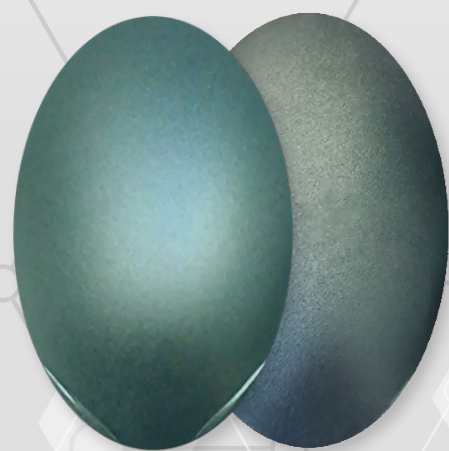

# WPU100-METALLISIERT

STARDUST  
Acryl-Airbrush-Farben

○ ●  
WPU101 - WHITE SILVER

○ ●  
WPU102 - GRAPHITE

○ ●  
WPU103 - IVORY

○ ●  
WPU104 - BRONZE

○ ●  
WPU105 - RED COPPER

○ ●  
WPU106 - COPPER

# WPU100-METALLISIERT

○ ●  
WPU121 - BERYL

○ ●  
WPU122 - CITRINE

○ ●  
WPU123 - TOPAZIA

○ ●  
WPU124 - MORGANITE

○ ●  
WPU125 - RUBY

○ ●  
WPU126 - RUBELLITE

○ ●  
WPU127 - PERIDOT

○ ●  
WPU130 - DARK METAL

○ ●  
WPU131 - MERCURE

○ ●  
WPU132 - RAW METAL

○ ●  
WPU133 - ANTRAX METAL

○ ●  
WPU134 - MYSTIC WHITE

○ ●  
WPU135 - URANIUM

○ ●  
WPU136 - AMAZONITE

○ ●  
WPU137 - ARTIC VIOLET

○ ●  
WPU138 - COARSE ALUMINIUM

○ ●  
WPU150 - CHROME MIROIR

○ ●  
WPU152 - GO CHROME

○ WEISSER HINTERGRUND  
● SCHWARZER HINTERGRUND