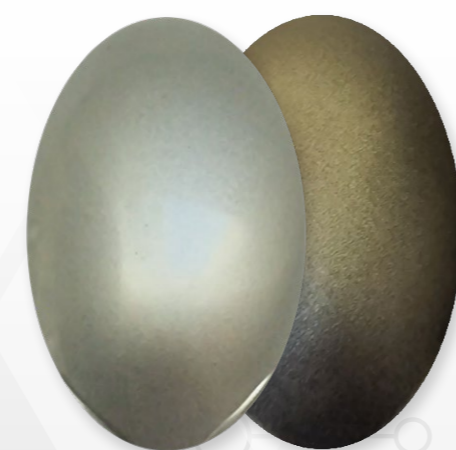

# WPU100-METALLISIERT

STARDUST  
Acryl-Airbrush-Farben

○ ●  
WPU101 - WHITE SILVER

○ ●  
WPU102 - GRAPHITE

○ ●  
WPU103 - IVORY

○ ●  
WPU104 - BRONZE

○ ●  
WPU105 - RED COPPER

○ ●  
WPU106 - COPPER

○ ●  
WPU115 - LAGOON

○ ●  
WPU116 - EMERALD

○ ●  
WPU117 - PURPLE EYES

○ ●  
WPU120 - JASPER

○ WEISSER HINTERGRUND  
● SCHWARZER HINTERGRUND

# WPU100-METALLISIERT

○ ●  
WPU121 - BERYL

○ ●  
WPU122 - CITRINE

○ ●  
WPU123 - TOPAZIA

○ ●  
WPU124 - MORGANITE

○ ●  
WPU125 - RUBY

○ ●  
WPU126 - RUBELLITE

○ ●  
WPU127 - PERIDOT

○ ●  
WPU130 - DARK METAL

○ ●  
WPU131 - MERCURE

○ ●  
WPU132 - RAW METAL

○ ●  
WPU133 - ANTRAX METAL

○ ●  
WPU134 - MYSTIC WHITE

○ ●  
WPU135 - URANIUM

○ ●  
WPU136 - AMAZONITE

○ ●  
WPU137 - ARTIC VIOLET