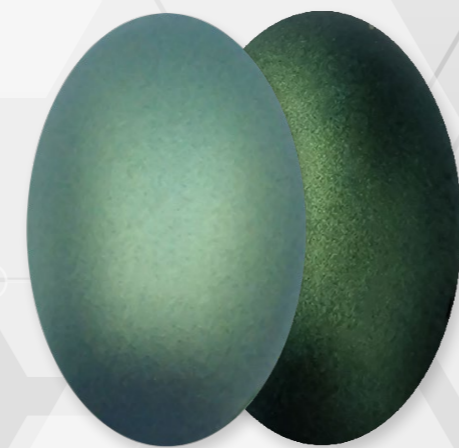

WPU100-METALIZED

STARDUST
Acrylic airbrush paints

○ ●
WPU101 - WHITE SILVER

○ ●
WPU102 - GRAPHITE

○ ●
WPU103 - IVORY

○ ●
WPU104 - BRONZE

○ ●
WPU105 - RED COPPER

○ ●
WPU106 - COPPER

○ ●
WPU107 - AZTEC

○ ●
WPU108 - SOLAR GOLD

○ ●
WPU109 - DEEP GOLD

○ ●
WPU110 - ORCHID

○ ●
WPU111 - BOXITE

○ ●
WPU112 - RED IRON

○ ●
WPU113 - AZUR BLUE

○ ●
WPU114 - ALASKA

○ ●
WPU115 - LAGOON

○ ●
WPU116 - EMERALD

○ ●
WPU117 - PURPLE EYES

○ ●
WPU120 - JASPER

○ WHITE BACKGROUND
● BLACK BACKGROUND

WPU100-METALIZED

Acrylic airbrush paints

STARDUST

○ ●
WPU121 - BERYL

○ ●
WPU122 - CITRINE

○ ●
WPU123 - TOPAZIA

○ ●
WPU124 - MORGANITE

○ ●
WPU125 - RUBY

○ ●
WPU126 - RUBELLITE

○ ●
WPU127 - PERIDOT

○ ●
WPU130 - DARK METAL