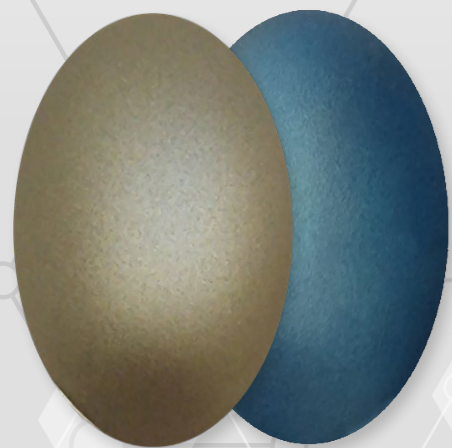

WPU100-METALIZED

STARDUST
Acrylic airbrush paints

○ ●
WPU101 - WHITE SILVER

○ ●
WPU102 - GRAPHITE

○ ●
WPU103 - IVORY

○ ●
WPU104 - BRONZE

○ ●
WPU105 - RED COPPER

○ ●
WPU106 - COPPER

○ ●
WPU107 - AZTEC

○ ●
WPU108 - SOLAR GOLD

○ ●
WPU109 - DEEP GOLD

○ ●
WPU110 - ORCHID

○ ●
WPU111 - BOXITE

○ ●
WPU112 - RED IRON

○ ●
WPU113 - AZUR BLUE

○ ●
WPU114 - ALASKA

○ ●
WPU115 - LAGOON

○ ●
WPU116 - EMERALD

○ ●
WPU117 - PURPLE EYES

○ ●
WPU120 - JASPER

○ WHITE BACKGROUND
● BLACK BACKGROUND

WPU100-METALIZED

Acrylic airbrush paints

STARDUST

○ ●
WPU131 - MERCURE

○ ●
WPU132 - RAW METAL

○ ●
WPU133 - ANTRAX METAL

○ ●
WPU134 - MYSTIC WHITE

○ ●
WPU135 - URANIUM

○ ●
WPU136 - AMAZONITE

○ ●
WPU137 - ARTIC VIOLET

○ ●
WPU138 - COARSE ALUMINIUM