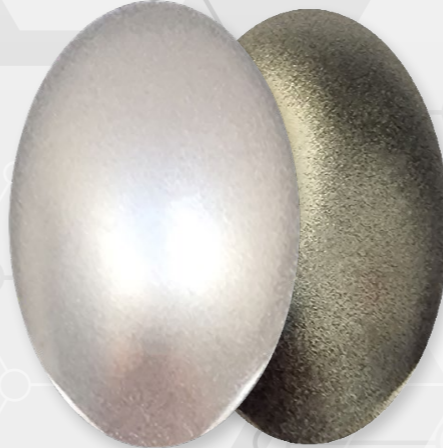

WPU100-METALIZED

STARDUST
Acrylic airbrush paints

○ ●
WPU101 - WHITE SILVER

○ ●
WPU102 - GRAPHITE

○ ●
WPU103 - IVORY

○ ●
WPU104 - BRONZE

○ ●
WPU105 - RED COPPER

○ ●
WPU106 - COPPER

○ ●
WPU115 - LAGOON

○ ●
WPU116 - EMERALD

○ ●
WPU117 - PURPLE EYES

○ ●
WPU120 - JASPER

○ WHITE BACKGROUND
● BLACK BACKGROUND

WPU100-METALIZED

Acrylic airbrush paints

STARDUST

○ ●
WPU121 - BERYL

○ ●
WPU122 - CITRINE

○ ●
WPU123 - TOPAZIA

○ ●
WPU124 - MORGANITE

○ ●
WPU125 - RUBY

○ ●
WPU126 - RUBELLITE

○ ●
WPU127 - PERIDOT

○ ●
WPU130 - DARK METAL

○ ●
WPU131 - MERCURE

○ ●
WPU132 - RAW METAL

○ ●
WPU133 - ANTRAX METAL

○ ●
WPU134 - MYSTIC WHITE

○ ●
WPU135 - URANIUM

○ ●
WPU136 - AMAZONITE

○ ●
WPU137 - ARTIC VIOLET

○ ●
WPU138 - COARSE ALUMINIUM