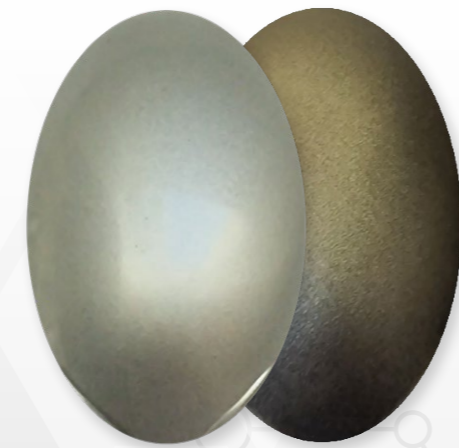

WPU100-METALIZED

STARDUST
Acrylic airbrush paints

○ ●
WPU101 - WHITE SILVER

○ ●
WPU102 - GRAPHITE

○ ●
WPU103 - IVORY

○ ●
WPU104 - BRONZE

○ ●
WPU105 - RED COPPER

○ ●
WPU106 - COPPER

○ ●
WPU115 - LAGOON

○ ●
WPU116 - EMERALD

○ ●
WPU117 - PURPLE EYES

○ ●
WPU120 - JASPER

○ WHITE BACKGROUND
● BLACK BACKGROUND

WPU100-METALIZED

Acrylic airbrush paints

STARDUST

○ ●
WPU121 - BERYL

○ ●
WPU122 - CITRINE

○ ●
WPU123 - TOPAZIA

○ ●
WPU124 - MORGANITE

○ ●
WPU125 - RUBY

○ ●
WPU126 - RUBELLITE

○ ●
WPU127 - PERIDOT

○ ●
WPU130 - DARK METAL

○ ●
WPU131 - MERCURE

○ ●
WPU132 - RAW METAL

○ ●
WPU133 - ANTRAX METAL

○ ●
WPU134 - MYSTIC WHITE

○ ●
WPU135 - URANIUM

○ ●
WPU136 - AMAZONITE

○ ●
WPU137 - ARTIC VIOLET

○ ●
WPU138 - COARSE ALUMINIUM