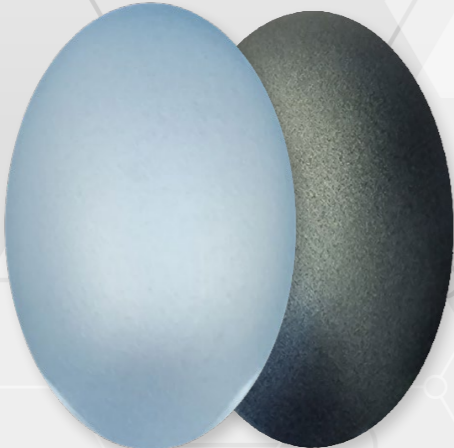

WPU100-METALIZED

STARDUST
Acrylic airbrush paints

○ ●
WPU101 - WHITE SILVER

○ ●
WPU102 - GRAPHITE

○ ●
WPU103 - IVORY

○ ●
WPU104 - BRONZE

○ ●
WPU105 - RED COPPER

○ ●
WPU106 - COPPER

○ ●
WPU107 - AZTEC

○ ●
WPU108 - SOLAR GOLD

○ ●
WPU109 - DEEP GOLD

○ ●
WPU110 - ORCHID

○ ●
WPU111 - BOXITE

○ ●
WPU112 - RED IRON

○ ●
WPU113 - AZUR BLUE

○ ●
WPU114 - ALASKA

○ ●
WPU115 - LAGOON

○ ●
WPU116 - EMERALD

○ ●
WPU117 - PURPLE EYES

○ ●
WPU120 - JASPER

○ WHITE BACKGROUND
● BLACK BACKGROUND

WPU100-METALIZED

Acrylic airbrush paints

STARDUST

○ ●
WPU121 - BERYL

○ ●
WPU122 - CITRINE

○ ●
WPU123 - TOPAZIA

○ ●
WPU124 - MORGANITE

○ ●
WPU125 - RUBY

○ ●
WPU126 - RUBELLITE

○ ●
WPU127 - PERIDOT

○ ●
WPU130 - DARK METAL