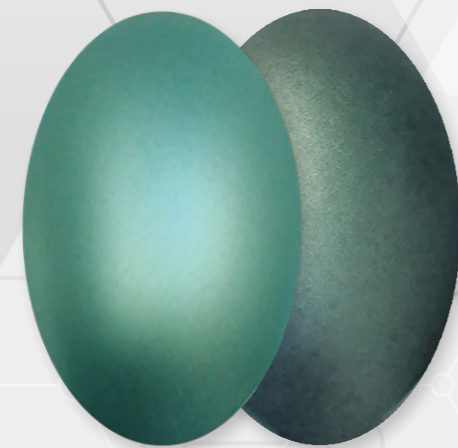

WPU100-METALIZED

STARDUST
Acrylic airbrush paints

○ ●
WPU101 - WHITE SILVER

○ ●
WPU102 - GRAPHITE

○ ●
WPU103 - IVORY

○ ●
WPU104 - BRONZE

○ ●
WPU105 - RED COPPER

○ ●
WPU106 - COPPER

○ ●
WPU115 - LAGOON

○ ●
WPU116 - EMERALD

○ ●
WPU117 - PURPLE EYES

○ ●
WPU120 - JASPER

○ WHITE BACKGROUND
● BLACK BACKGROUND

WPU100-METALIZED

Acrylic airbrush paints

STARDUST

○ ●
WPU121 - BERYL

○ ●
WPU122 - CITRINE

○ ●
WPU123 - TOPAZIA

○ ●
WPU124 - MORGANITE

○ ●
WPU125 - RUBY

○ ●
WPU126 - RUBELLITE

○ ●
WPU127 - PERIDOT

○ ●
WPU130 - DARK METAL

○ ●
WPU131 - MERCURE

○ ●
WPU132 - RAW METAL

○ ●
WPU133 - ANTRAX METAL

○ ●
WPU134 - MYSTIC WHITE

○ ●
WPU135 - URANIUM

○ ●
WPU136 - AMAZONITE

○ ●
WPU137 - ARTIC VIOLET

○ ●
WPU138 - COARSE ALUMINIUM