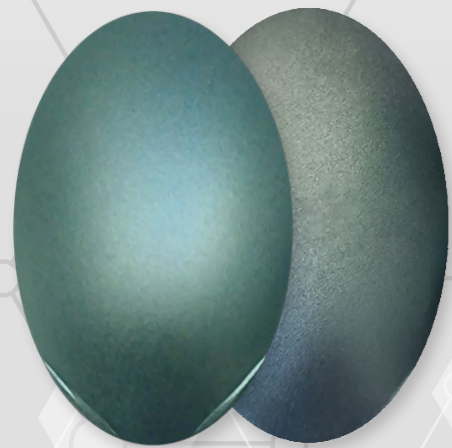

WPU100-METALIZED

STARDUST
Acrylic airbrush paints

○ ●
WPU101 - WHITE SILVER

○ ●
WPU102 - GRAPHITE

○ ●
WPU103 - IVORY

○ ●
WPU104 - BRONZE

○ ●
WPU105 - RED COPPER

○ ●
WPU106 - COPPER

○ ●
WPU115 - LAGOON

○ ●
WPU116 - EMERALD

○ ●
WPU117 - PURPLE EYES

○ ●
WPU120 - JASPER

○ WHITE BACKGROUND
● BLACK BACKGROUND

WPU100-METALIZED

Acrylic airbrush paints

STARDUST

○ ●
WPU121 - BERYL

○ ●
WPU122 - CITRINE

○ ●
WPU123 - TOPAZIA

○ ●
WPU124 - MORGANITE

○ ●
WPU125 - RUBY

○ ●
WPU126 - RUBELLITE

○ ●
WPU127 - PERIDOT

○ ●
WPU130 - DARK METAL

○ ●
WPU131 - MERCURE

○ ●
WPU132 - RAW METAL

○ ●
WPU133 - ANTRAX METAL

○ ●
WPU134 - MYSTIC WHITE

○ ●
WPU135 - URANIUM

○ ●
WPU136 - AMAZONITE

○ ●
WPU137 - ARTIC VIOLET

○ ●
WPU138 - COARSE ALUMINIUM