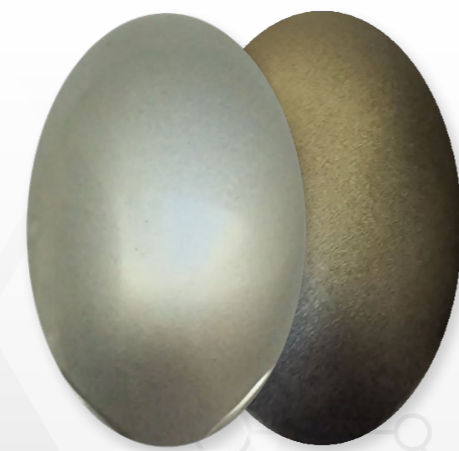

WPU100-METALIZADO

STARDUST

Tintas acrílicas para aerógrafo

○ ●
WPU101 - WHITE SILVER

○ ●
WPU102 - GRAPHITE

○ ●
WPU103 - IVORY

○ ●
WPU104 - BRONZE

○ ●
WPU105 - RED COPPER

○ ●
WPU114 - ALASKA

○ ●
WPU115 - LAGOON

○ ●
WPU116 - EMERALD

○ ●
WPU117 - PURPLE EYES

○ ●
WPU120 - JASPER

○ FUNDO BRANCO
● FUNDO PRETO

WPU100-METALIZADO

STARDUST

Tintas acrílicas para aerógrafo

○ ●
WPU121 - BERYL

○ ●
WPU122 - CITRINE

○ ●
WPU123 - TOPAZIA

○ ●
WPU124 - MORGANITE

○ ●
WPU125 - RUBY

○ ●
WPU126 - RUBELLITE

○ ●
WPU127 - PERIDOT

○ ●
WPU130 - DARK METAL

○ ●
WPU131 - MERCURE

○ ●
WPU132 - RAW METAL

○ ●
WPU133 - ANTRAX METAL

○ ●
WPU134 - MYSTIC WHITE

○ ●
WPU135 - URANIUM

○ ●
WPU136 - AMAZONITE

○ ●
WPU137 - ARTIC VIOLET