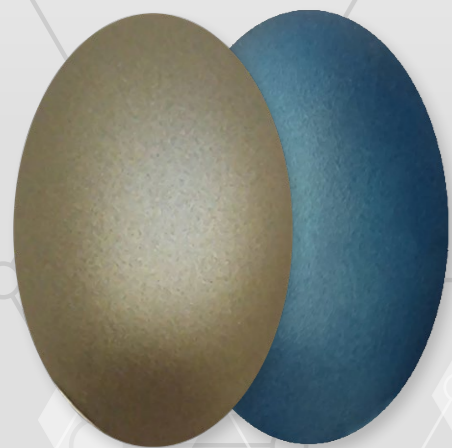

WPU100-METALIZADO

STARDUST

Tintas acrílicas para aerógrafo

○ ●
WPU101 - WHITE SILVER

○ ●
WPU102 - GRAPHITE

○ ●
WPU103 - IVORY

○ ●
WPU104 - BRONZE

○ ●
WPU105 - RED COPPER

○ ●
WPU106 - COPPER

○ ●
WPU107 - AZTEC

○ ●
WPU108 - SOLAR GOLD

○ ●
WPU109 - DEEP GOLD

○ ●
WPU110 - ORCHID

○ ●
WPU111 - BOXITE

○ ●
WPU112 - RED IRON

○ ●
WPU113 - AZUR BLUE

○ ●
WPU114 - ALASKA

○ ●
WPU115 - LAGOON

○ ●
WPU116 - EMERALD

○ ●
WPU117 - PURPLE EYES

○ ●
WPU120 - JASPER

○ FUNDO BRANCO
● FUNDO PRETO

WPU100-METALIZADO

STARDUST

○ ●
WPU130 - DARK METAL

○ ●
WPU131 - MERCURE

○ ●
WPU132 - RAW METAL

○ ●
WPU133 - ANTRAX METAL

○ ●
WPU134 - MYSTIC WHITE

○ ●
WPU135 - URANIUM

○ ●
WPU136 - AMAZONITE

○ ●
WPU137 - ARTIC VIOLET