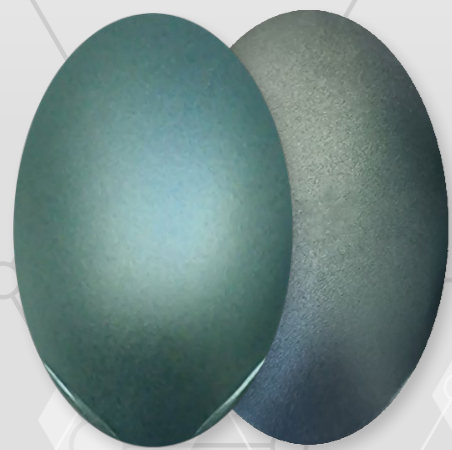

WPU100-METALIZADO

STARDUST

Tintas acrílicas para aerógrafo

○ ●
WPU101 - WHITE SILVER

○ ●
WPU102 - GRAPHITE

○ ●
WPU103 - IVORY

○ ●
WPU104 - BRONZE

○ ●
WPU105 - RED COPPER

Tintas acrílicas para aerógrafo

○ ●
WPU121 - BERYL

○ ●
WPU122 - CITRINE

○ ●
WPU123 - TOPAZIA

○ ●
WPU124 - MORGANITE

○ ●
WPU125 - RUBY

○ ●
WPU126 - RUBELLITE

○ ●
WPU127 - PERIDOT

○ ●
WPU130 - DARK METAL

○ ●
WPU131 - MERCURE

○ ●
WPU132 - RAW METAL

○ ●
WPU133 - ANTRAX METAL

○ ●
WPU134 - MYSTIC WHITE

○ ●
WPU135 - URANIUM

○ ●
WPU136 - AMAZONITE

○ ●
WPU137 - ARTIC VIOLET

○ ●
WPU138 - COARSE ALUMINIUM

○ ●
WPU150 - CHROME MIROIR

○ ●
WPU152 - GO CHROME

○ FUNDO BRANCO
● FUNDO PRETO