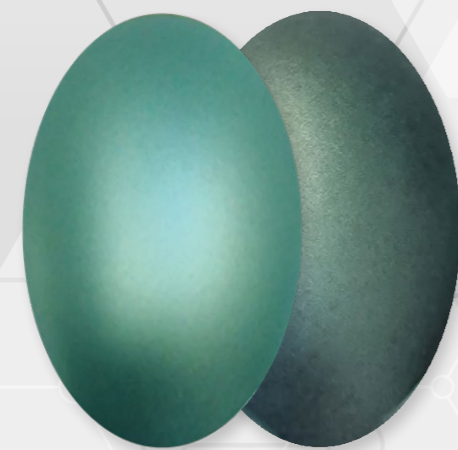

WPU100-METALIZADO

STARDUST

Tintas acrílicas para aerógrafo

○ ●
WPU101 - WHITE SILVER

○ ●
WPU102 - GRAPHITE

○ ●
WPU103 - IVORY

○ ●
WPU104 - BRONZE

○ ●
WPU105 - RED COPPER

Tintas acrílicas para aerógrafo

○ ●
WPU121 - BERYL

○ ●
WPU122 - CITRINE

○ ●
WPU123 - TOPAZIA

○ ●
WPU124 - MORGANITE

○ ●
WPU125 - RUBY

○ ●
WPU126 - RUBELLITE

○ ●
WPU127 - PERIDOT

○ ●
WPU130 - DARK METAL

○ ●
WPU131 - MERCURE

○ ●
WPU132 - RAW METAL

○ ●
WPU133 - ANTRAX METAL

○ ●
WPU134 - MYSTIC WHITE

○ ●
WPU135 - URANIUM

○ ●
WPU136 - AMAZONITE

○ ●
WPU137 - ARTIC VIOLET

○ ●
WPU138 - COARSE ALUMINIUM

○ ●
WPU150 - CHROME MIROIR

○ ●
WPU152 - GO CHROME

○ FUNDO BRANCO
● FUNDO PRETO