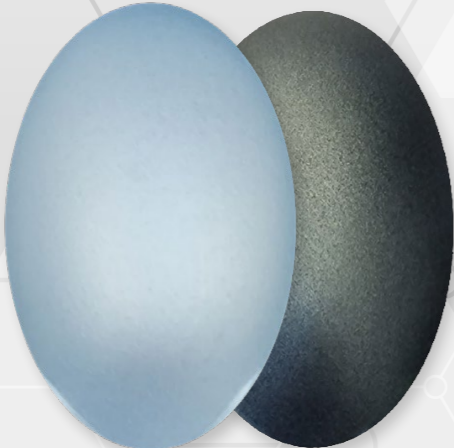

WPU100-METALIZADO

STARDUST

Tintas acrílicas para aerógrafo

○ ●
WPU101 - WHITE SILVER

○ ●
WPU102 - GRAPHITE

○ ●
WPU103 - IVORY

○ ●
WPU104 - BRONZE

○ ●
WPU105 - RED COPPER

○ ●
WPU106 - COPPER

○ ●
WPU107 - AZTEC

○ ●
WPU108 - SOLAR GOLD

○ ●
WPU109 - DEEP GOLD

○ ●
WPU110 - ORCHID

○ ●
WPU111 - BOXITE

○ ●
WPU112 - RED IRON

○ ●
WPU113 - AZUR BLUE

○ ●
WPU114 - ALASKA

○ ●
WPU115 - LAGOON

○ ●
WPU116 - EMERALD

○ ●
WPU117 - PURPLE EYES

○ ●
WPU120 - JASPER

○ FUNDO BRANCO
● FUNDO PRETO

WPU100-METALIZADO

STARDUST

○ ●
WPU130 - DARK METAL

○ ●
WPU131 - MERCURE

○ ●
WPU132 - RAW METAL

○ ●
WPU133 - ANTRAX METAL

○ ●
WPU134 - MYSTIC WHITE

○ ●
WPU135 - URANIUM

○ ●
WPU136 - AMAZONITE

○ ●
WPU137 - ARTIC VIOLET