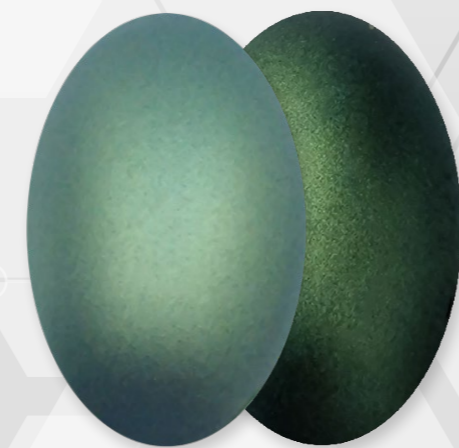

WPU100-METALIZADO

STARDUST

Tintas acrílicas para aerógrafo

○ ●
WPU101 - WHITE SILVER

○ ●
WPU102 - GRAPHITE

○ ●
WPU103 - IVORY

○ ●
WPU104 - BRONZE

○ ●
WPU105 - RED COPPER

○ ●
WPU106 - COPPER

○ ●
WPU107 - AZTEC

○ ●
WPU108 - SOLAR GOLD

○ ●
WPU109 - DEEP GOLD

○ ●
WPU110 - ORCHID

○ ●
WPU111 - BOXITE

○ ●
WPU112 - RED IRON

○ ●
WPU113 - AZUR BLUE

○ ●
WPU114 - ALASKA

○ ●
WPU115 - LAGOON

○ ●
WPU116 - EMERALD

○ ●
WPU117 - PURPLE EYES

○ ●
WPU120 - JASPER

○ FUNDO BRANCO
● FUNDO PRETO

WPU100-METALIZADO

STARDUST

○ ●
WPU130 - DARK METAL

○ ●
WPU131 - MERCURE

○ ●
WPU132 - RAW METAL

○ ●
WPU133 - ANTRAX METAL

○ ●
WPU134 - MYSTIC WHITE

○ ●
WPU135 - URANIUM

○ ●
WPU136 - AMAZONITE

○ ●
WPU137 - ARTIC VIOLET