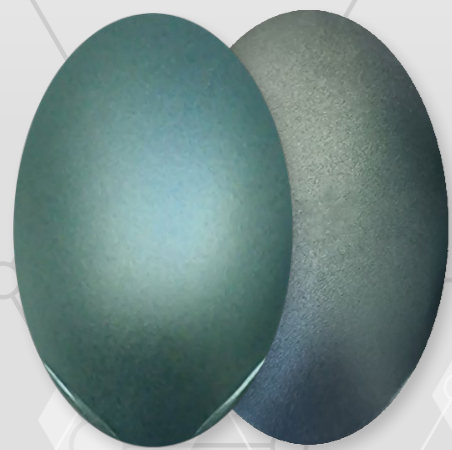

# WPU100-METALIZAT

**STARDUST**

Vopsele acrilice cu aerograf

○ ●  
WPU101 - WHITE SILVER

○ ●  
WPU102 - GRAPHITE

○ ●  
WPU103 - IVORY

○ ●  
WPU104 - BRONZE

○ ●  
WPU105 - RED COPPER

# WPU100-METALIZAT

**STARDUST**

Vopsele acrilice cu aerograf

○ ●  
WPU121 - BERYL

○ ●  
WPU122 - CITRINE

○ ●  
WPU123 - TOPAZIA

○ ●  
WPU124 - MORGANITE

○ ●  
WPU125 - RUBY

○ ●  
WPU126 - RUBELLITE

○ ●  
WPU127 - PERIDOT

○ ●  
WPU130 - DARK METAL

○ ●  
WPU131 - MERCURE

○ ●  
WPU132 - RAW METAL

○ ●  
WPU133 - ANTRAX METAL

○ ●  
WPU134 - MYSTIC WHITE

○ ●  
WPU135 - URANIUM

○ ●  
WPU136 - AMAZONITE

○ ●  
WPU137 - ARTIC VIOLET

○ ●  
WPU138 - COARSE ALUMINIUM

○ ●  
WPU150 - CHROME MIROIR

○ ●  
WPU152 - GO CHROME

○ FUNDAL ALB  
● FUNDAL NEGRU