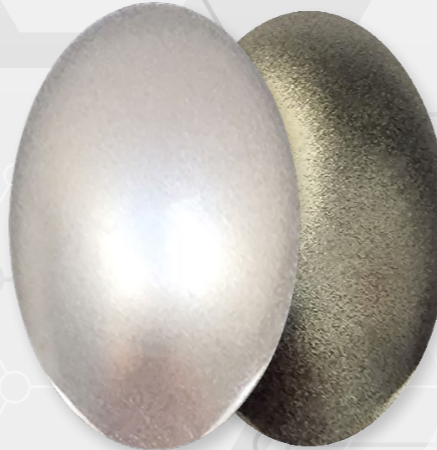

# WPU100-METALIZAT

**STARDUST**

Vopsele acrilice cu aerograf

○ ●  
WPU101 - WHITE SILVER

○ ●  
WPU102 - GRAPHITE

○ ●  
WPU103 - IVORY

○ ●  
WPU104 - BRONZE

○ ●  
WPU105 - RED COPPER

# WPU100-METALIZAT

**STARDUST**

Vopsele acrilice cu aerograf

○ ●  
WPU121 - BERYL

○ ●  
WPU122 - CITRINE

○ ●  
WPU123 - TOPAZIA

○ ●  
WPU124 - MORGANITE

○ ●  
WPU125 - RUBY

○ ●  
WPU126 - RUBELLITE

○ ●  
WPU127 - PERIDOT

○ ●  
WPU130 - DARK METAL

○ ●  
WPU131 - MERCURE

○ ●  
WPU132 - RAW METAL

○ ●  
WPU133 - ANTRAX METAL

○ ●  
WPU134 - MYSTIC WHITE

○ ●  
WPU135 - URANIUM

○ ●  
WPU136 - AMAZONITE

○ ●  
WPU137 - ARTIC VIOLET

○ ●  
WPU138 - COARSE ALUMINIUM

○ ●  
WPU150 - CHROME MIROIR

○ ●  
WPU152 - GO CHROME

○ FUNDAL ALB  
● FUNDAL NEGRU