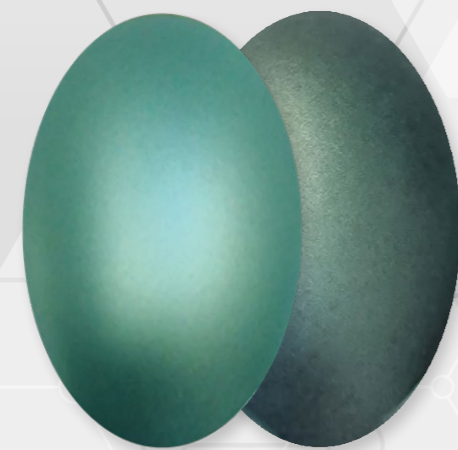

# WPU100-METALIZAT

**STARDUST**

Vopsele acrilice cu aerograf

○ ●  
WPU101 - WHITE SILVER

○ ●  
WPU102 - GRAPHITE

○ ●  
WPU103 - IVORY

○ ●  
WPU104 - BRONZE

○ ●  
WPU105 - RED COPPER

# WPU100-METALIZAT

**STARDUST**

Vopsele acrilice cu aerograf

○ ●  
WPU121 - BERYL

○ ●  
WPU122 - CITRINE

○ ●  
WPU123 - TOPAZIA

○ ●  
WPU124 - MORGANITE

○ ●  
WPU125 - RUBY

○ ●  
WPU126 - RUBELLITE

○ ●  
WPU127 - PERIDOT

○ ●  
WPU130 - DARK METAL

○ ●  
WPU131 - MERCURE

○ ●  
WPU132 - RAW METAL

○ ●  
WPU133 - ANTRAX METAL

○ ●  
WPU134 - MYSTIC WHITE

○ ●  
WPU135 - URANIUM

○ ●  
WPU136 - AMAZONITE

○ ●  
WPU137 - ARTIC VIOLET

○ ●  
WPU138 - COARSE ALUMINIUM

○ ●  
WPU150 - CHROME MIROIR

○ ●  
WPU152 - GO CHROME

○ FUNDAL ALB  
● FUNDAL NEGRU