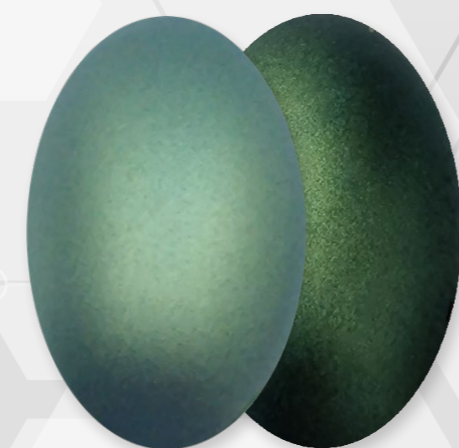

# WPU100-METALIZAT

**STARDUST**

Vopsele acrilice cu aerograf

○ ●  
WPU101 - WHITE SILVER

○ ●  
WPU102 - GRAPHITE

○ ●  
WPU103 - IVORY

○ ●  
WPU104 - BRONZE

○ ●  
WPU105 - RED COPPER

○ ●  
WPU106 - COPPER

○ ●  
WPU107 - AZTEC

○ ●  
WPU108 - SOLAR GOLD

○ ●  
WPU109 - DEEP GOLD

○ ●  
WPU110 - ORCHID

○ ●  
WPU111 - BOXITE

○ ●  
WPU112 - RED IRON

○ ●  
WPU113 - AZUR BLUE

○ ●  
WPU114 - ALASKA

○ ●  
WPU115 - LAGOON

○ ●  
WPU116 - EMERALD

○ ●  
WPU117 - PURPLE EYES

○ ●  
WPU120 - JASPER

○ FUNDAL ALB  
● FUNDAL NEGRU

# WPU100-METALIZAT

**STARDUST**

Vopsele acrilice cu aerograf

○ ●  
WPU121 - BERYL

○ ●  
WPU122 - CITRINE

○ ●  
WPU123 - TOPAZIA

○ ●  
WPU124 - MORGANITE

○ ●  
WPU125 - RUBY