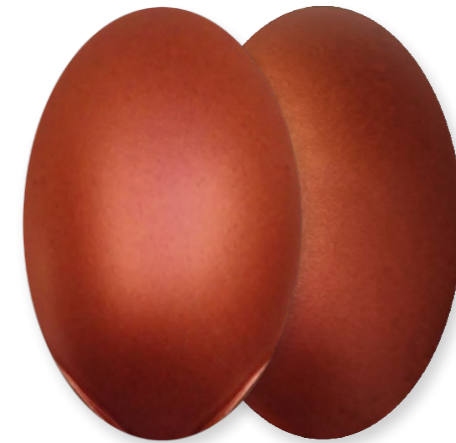

# WPU100-METALIZAT

**STARDUST**

Vopsele acrilice cu aerograf

○ ●  
WPU101 - WHITE SILVER

○ ●  
WPU102 - GRAPHITE

○ ●  
WPU103 - IVORY

○ ●  
WPU104 - BRONZE

○ ●  
WPU105 - RED COPPER

○ ●  
WPU106 - COPPER

○ ●  
WPU107 - AZTEC

○ ●  
WPU108 - SOLAR GOLD

○ ●  
WPU109 - DEEP GOLD

○ ●  
WPU110 - ORCHID

○ ●  
WPU111 - BOXITE

○ ●  
WPU112 - RED IRON

○ ●  
WPU113 - AZUR BLUE

# WPU100-METALIZAT

**STARDUST**

Vopsele acrilice cu aerograf

○ ●  
WPU121 - BERYL

○ ●  
WPU122 - CITRINE

○ ●  
WPU123 - TOPAZIA

○ ●  
WPU124 - MORGANITE

○ ●  
WPU125 - RUBY