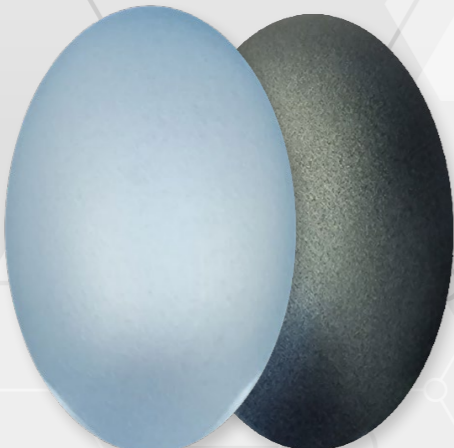

# WPU100-METALIZAT

**STARDUST**

Vopsele acrilice cu aerograf

○ ●  
WPU101 - WHITE SILVER

○ ●  
WPU102 - GRAPHITE

○ ●  
WPU103 - IVORY

○ ●  
WPU104 - BRONZE

○ ●  
WPU105 - RED COPPER

○ ●  
WPU106 - COPPER

○ ●  
WPU107 - AZTEC

○ ●  
WPU108 - SOLAR GOLD

○ ●  
WPU109 - DEEP GOLD

○ ●  
WPU110 - ORCHID

○ ●  
WPU111 - BOXITE

○ ●  
WPU112 - RED IRON

○ ●  
WPU113 - AZUR BLUE

○ ●  
WPU114 - ALASKA

○ ●  
WPU115 - LAGOON

○ ●  
WPU116 - EMERALD

○ ●  
WPU117 - PURPLE EYES

○ ●  
WPU120 - JASPER

○ FUNDAL ALB  
● FUNDAL NEGRU

# WPU100-METALIZAT

**STARDUST**

Vopsele acrilice cu aerograf

○ ●  
WPU121 - BERYL

○ ●  
WPU122 - CITRINE

○ ●  
WPU123 - TOPAZIA

○ ●  
WPU124 - MORGANITE

○ ●  
WPU125 - RUBY