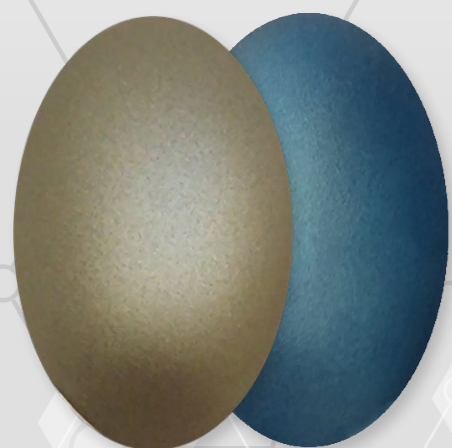

# WPU100-METALIZAT

**STARDUST**

Vopsele acrilice cu aerograf

○ ●  
WPU101 - WHITE SILVER

○ ●  
WPU102 - GRAPHITE

○ ●  
WPU103 - IVORY

○ ●  
WPU104 - BRONZE

○ ●  
WPU105 - RED COPPER

○ ●  
WPU106 - COPPER

○ ●  
WPU107 - AZTEC

○ ●  
WPU108 - SOLAR GOLD

○ ●  
WPU109 - DEEP GOLD

○ ●  
WPU110 - ORCHID

○ ●  
WPU111 - BOXITE

○ ●  
WPU112 - RED IRON

○ ●  
WPU113 - AZUR BLUE

○ ●  
WPU114 - ALASKA

○ ●  
WPU115 - LAGOON

○ ●  
WPU116 - EMERALD

○ ●  
WPU117 - PURPLE EYES

○ ●  
WPU120 - JASPER

○ FUNDAL ALB  
● FUNDAL NEGRU

# WPU100-METALIZAT

**STARDUST**

Vopsele acrilice cu aerograf

○ ●  
WPU121 - BERYL

○ ●  
WPU122 - CITRINE

○ ●  
WPU123 - TOPAZIA

○ ●  
WPU124 - MORGANITE

○ ●  
WPU125 - RUBY