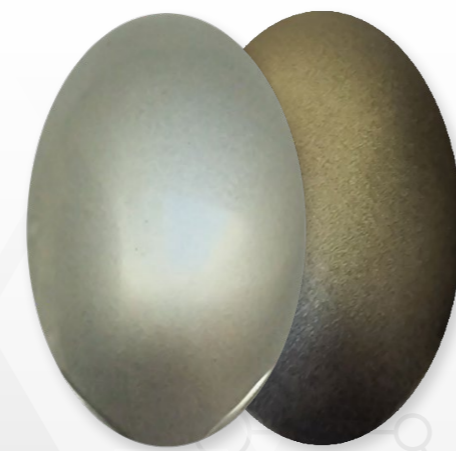

# WPU100-METALIZAT

**STARDUST**

Vopsele acrilice cu aerograf

○ ●  
WPU101 - WHITE SILVER

○ ●  
WPU102 - GRAPHITE

○ ●  
WPU103 - IVORY

○ ●  
WPU104 - BRONZE

○ ●  
WPU105 - RED COPPER

○ ●  
WPU114 - ALASKA

○ ●  
WPU115 - LAGOON

○ ●  
WPU116 - EMERALD

○ ●  
WPU117 - PURPLE EYES

○ ●  
WPU120 - JASPER

○ FUNDAL ALB  
● FUNDAL NEGRU

# WPU100-METALIZAT

**STARDUST**

Vopsele acrilice cu aerograf

○ ●  
WPU121 - BERYL

○ ●  
WPU122 - CITRINE

○ ●  
WPU123 - TOPAZIA

○ ●  
WPU124 - MORGANITE

○ ●  
WPU125 - RUBY

○ ●  
WPU126 - RUBELLITE

○ ●  
WPU127 - PERIDOT

○ ●  
WPU130 - DARK METAL

○ ●  
WPU131 - MERCURE

○ ●  
WPU132 - RAW METAL

○ ●  
WPU133 - ANTRAX METAL

○ ●  
WPU134 - MYSTIC WHITE

○ ●  
WPU135 - URANIUM