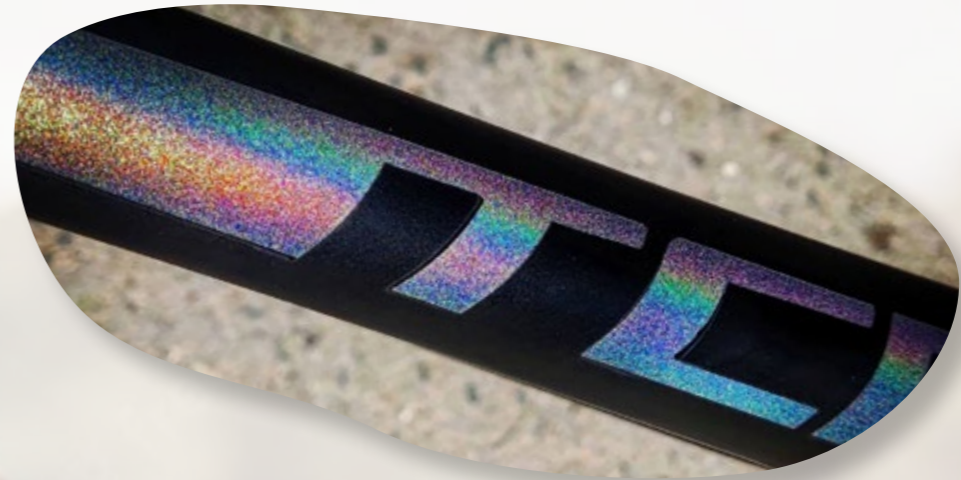

STARDUST BIKE

EFFECT PAINTS FOR THE BIKE

STARDUST BIKE

EFFECT PAINTS FOR THE BIKE

CHAMELEON

Pearlescent paint with an optical effect of color change depending on the visual angle.

CANDY

Transparent and deep color, multicoat paint system, over 200 possible combinations.

CHROME

Metallic paint with mirror effect.

CRYSTALIZER

Texture paint in the form of crystals to be covered with a tinted Candy clearcoat.

FLUO

Ultra bright, intense and saturated colors. Limited UV resistance.

STARDUST BIKE

EFFECT PAINTS FOR THE BIKE

GRAPHIC

Choice of basic and opaque colors to create graphics and decorations on bike frames.

HOLOGRAPHIC

Prismatic effect paint made of silver micro pigments reflecting rainbow colors.

PHOSPHORESCENT

Paint that absorbs light during the day and emits a colored phosphorescence in the dark.

SPRAY PRIMERS AND CLEARCOATS

STARDUST *BIKE*

BIKE CLEARCOATS AND PRIMERS

STARDUST

SPECIAL
EFFECTS
PAINTING
FOR *BIKE*