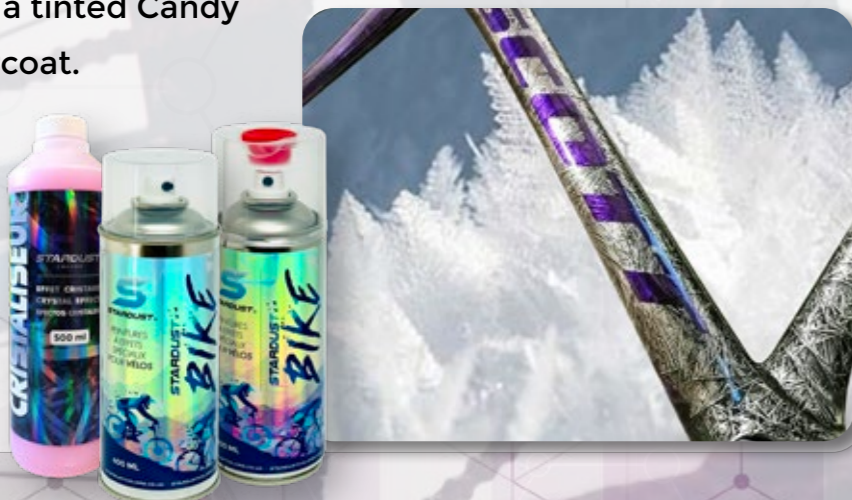

STARDUST BIKE

EFFECT PAINTS FOR THE BIKE

STARDUST BIKE

EFFECT PAINTS FOR THE BIKE

CHAMELEON

Pearlescent paint with an optical effect of color change depending on the visual angle.

CANDY

Transparent and deep color, multicoat paint system, over 200 possible combinations.

CHROME

Metallic paint with mirror effect.

CRYSTALIZER

Texture paint in the form of crystals to be covered with a tinted Candy clearcoat.

FLUO

Ultra bright, intense and saturated colors. Limited UV resistance.

STARDUST BIKE

EFFECT PAINTS FOR THE BIKE

GRAPHIC

Choice of basic and opaque colors to create graphics and decorations on bike frames.

HOLOGRAPHIC

Prismatic effect paint made of silver micro pigments reflecting rainbow colors.

PHOSPHORESCENT

Paint that absorbs light during the day and emits a colored phosphorescence in the dark.

SPRAY PRIMERS AND CLEARCOATS

STARDUST *BIKE*

BIKE CLEARCOATS AND PRIMERS

STARDUST

SPECIAL
EFFECTS
PAINTING
FOR *BIKE*