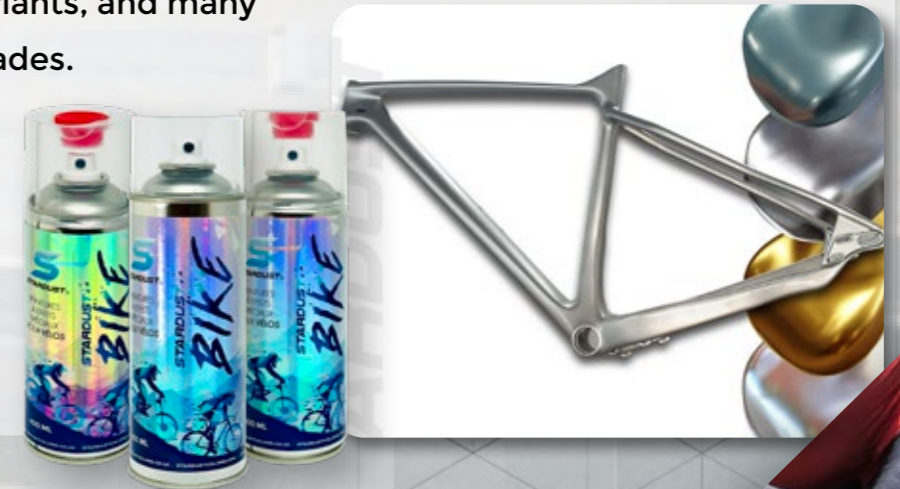

METALLIC

Rich choice of metallic colors with fine or iridescent variants, and many shades.