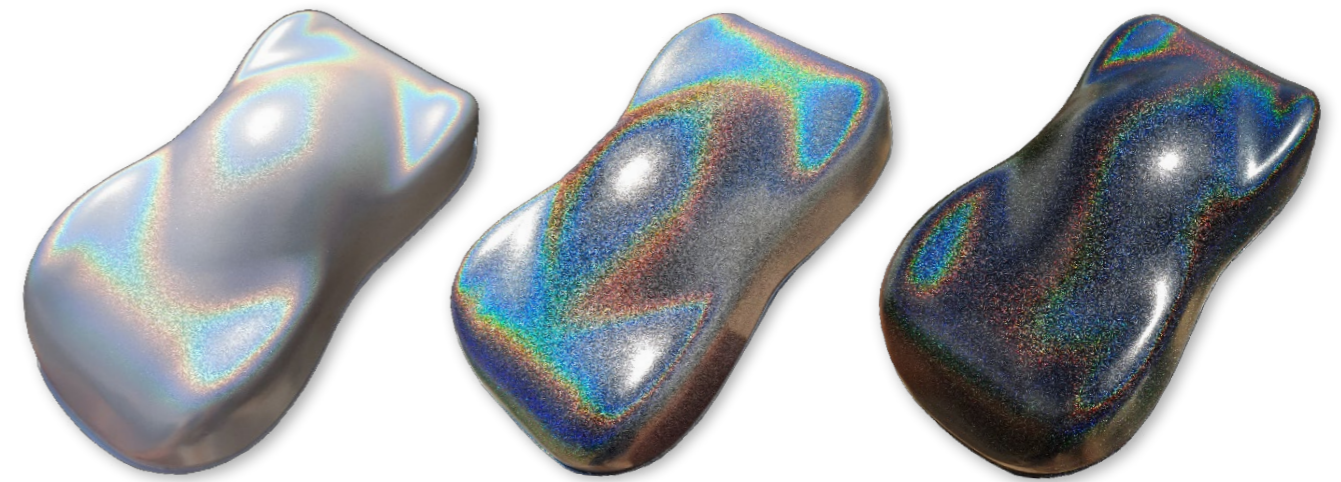

HOLOGRAPHIC PAINTS

PAINTS WITH COLOR CHANGE EFFECTS

Holographic paints create prismatic effects with rainbow reflections. Their microscopic wavy particles reflect the incident light and break it down into all shades of the color spectrum.

HOLOGRAPHIC PAINTS

PAINTS WITH COLOR CHANGE EFFECTS

Holographic paints create **prismatic effects with rainbow reflections**. Their **microscopic wavy particles**, reflect the incident light and break it down into **all shades of the color spectrum**.

We manufacture holographic paints in grades of quality and particle fineness, from **metallized polyester micro flakes (68 and 200 µm)**, to **aluminum micro pigments from the latest technologies (10, 12, 20, 35 µm)**.

HOLOGRAPHIC PAINT OVER WHITE, GREY AND BLACK BACKGROUNDS

HOLOGRAPHIC SERIES AVAILABLE IN 6 REFERENCES :

		
SPECTRUM H110µm	SPECTRUM 12µm	ARCO IRIS 20µm
		
ARCO IRIS 35µm	RAINBOW SPEKTRA 68 µm	RAINBOW SPEKTRA 200µm