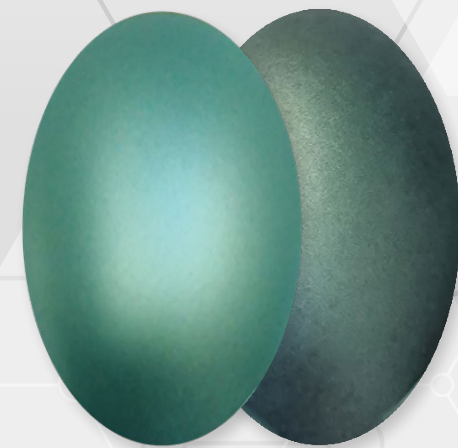

WPU100-METALLIZZATO

STARDUST

Colori acrilici per aerografo

○ ●
WPU101 - WHITE SILVER

○ ●
WPU102 - GRAPHITE

○ ●
WPU103 - IVORY

○ ●
WPU104 - BRONZE

○ ●
WPU105 - RED COPPER

Colori acrilici per aerografo

○ ●
WPU121 - BERYL

○ ●
WPU122 - CITRINE

○ ●
WPU123 - TOPAZIA

○ ●
WPU124 - MORGANITE

○ ●
WPU125 - RUBY

○ ●
WPU126 - RUBELLITE

○ ●
WPU127 - PERIDOT

○ ●
WPU130 - DARK METAL

○ ●
WPU131 - MERCURE

○ ●
WPU132 - RAW METAL

○ ●
WPU133 - ANTRAX METAL

○ ●
WPU134 - MYSTIC WHITE

○ ●
WPU135 - URANIUM

○ ●
WPU136 - AMAZONITE

○ ●
WPU137 - ARTIC VIOLET

○ ●
WPU138 - COARSE ALUMINIUM

○ ●
WPU150 - CHROME MIROIR

○ ●
WPU152 - GO CHROME

○ SFONDO BIANCO
● SFONDO NERO