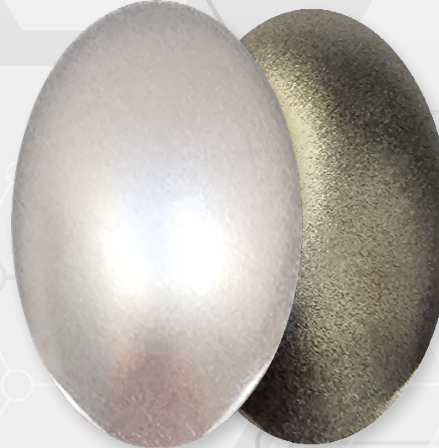

WPU100-METALLIZZATO

STARDUST

Colori acrilici per aerografo

○ ●
WPU101 - WHITE SILVER

○ ●
WPU102 - GRAPHITE

○ ●
WPU103 - IVORY

○ ●
WPU104 - BRONZE

○ ●
WPU105 - RED COPPER

Colori acrilici per aerografo

○ ●
WPU121 - BERYL

○ ●
WPU122 - CITRINE

○ ●
WPU123 - TOPAZIA

○ ●
WPU124 - MORGANITE

○ ●
WPU125 - RUBY

○ ●
WPU126 - RUBELLITE

○ ●
WPU127 - PERIDOT

○ ●
WPU130 - DARK METAL

○ ●
WPU131 - MERCURE

○ ●
WPU132 - RAW METAL

○ ●
WPU133 - ANTRAX METAL

○ ●
WPU134 - MYSTIC WHITE

○ ●
WPU135 - URANIUM

○ ●
WPU136 - AMAZONITE

○ ●
WPU137 - ARTIC VIOLET

○ ●
WPU138 - COARSE ALUMINIUM

○ ●
WPU150 - CHROME MIROIR

○ ●
WPU152 - GO CHROME

○ SFONDO BIANCO
● SFONDO NERO