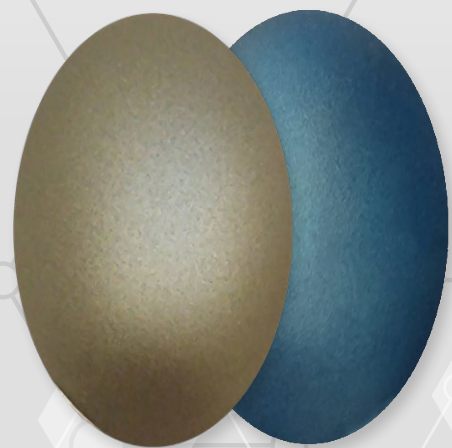

WPU100-METALLIZZATO

STARDUST

Colori acrilici per aerografo

○ ●
WPU101 - WHITE SILVER

○ ●
WPU102 - GRAPHITE

○ ●
WPU103 - IVORY

○ ●
WPU104 - BRONZE

○ ●
WPU105 - RED COPPER

○ ●
WPU106 - COPPER

○ ●
WPU107 - AZTEC

○ ●
WPU108 - SOLAR GOLD

○ ●
WPU109 - DEEP GOLD

○ ●
WPU110 - ORCHID

○ ●
WPU111 - BOXITE

○ ●
WPU112 - RED IRON

○ ●
WPU113 - AZUR BLUE

○ ●
WPU114 - ALASKA

○ ●
WPU115 - LAGOON

○ ●
WPU116 - EMERALD

○ ●
WPU117 - PURPLE EYES

○ ●
WPU120 - JASPER

○ SFONDO BIANCO
● SFONDO NERO

WPU100-METALLIZZATO

STARDUST

Colori acrilici per aerografo

○ ●
WPU121 - BERYL

○ ●
WPU122 - CITRINE

○ ●
WPU123 - TOPAZIA

○ ●
WPU124 - MORGANITE

○ ●
WPU125 - RUBY

○ ●
WPU126 - RUBELLITE

○ ●
WPU127 - PERIDOT