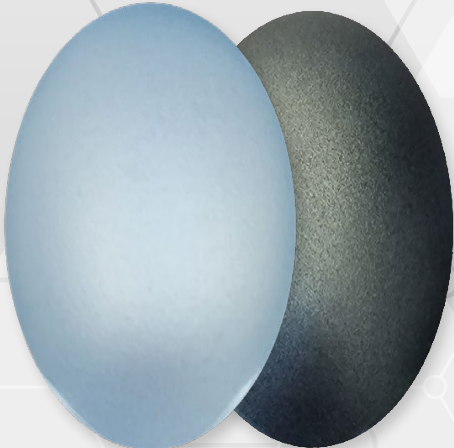

WPU100-METALLIZZATO

STARDUST

Colori acrilici per aerografo

○ ●
WPU101 - WHITE SILVER

○ ●
WPU102 - GRAPHITE

○ ●
WPU103 - IVORY

○ ●
WPU104 - BRONZE

○ ●
WPU105 - RED COPPER

○ ●
WPU106 - COPPER

○ ●
WPU107 - AZTEC

○ ●
WPU108 - SOLAR GOLD

○ ●
WPU109 - DEEP GOLD

○ ●
WPU110 - ORCHID

○ ●
WPU111 - BOXITE

○ ●
WPU112 - RED IRON

○ ●
WPU113 - AZUR BLUE

○ ●
WPU114 - ALASKA

○ ●
WPU115 - LAGOON

○ ●
WPU116 - EMERALD

○ ●
WPU117 - PURPLE EYES

○ ●
WPU120 - JASPER

○ SFONDO BIANCO
● SFONDO NERO

WPU100-METALLIZZATO

STARDUST

Colori acrilici per aerografo

○ ●
WPU121 - BERYL

○ ●
WPU122 - CITRINE

○ ●
WPU123 - TOPAZIA

○ ●
WPU124 - MORGANITE

○ ●
WPU125 - RUBY

○ ●
WPU126 - RUBELLITE

○ ●
WPU127 - PERIDOT