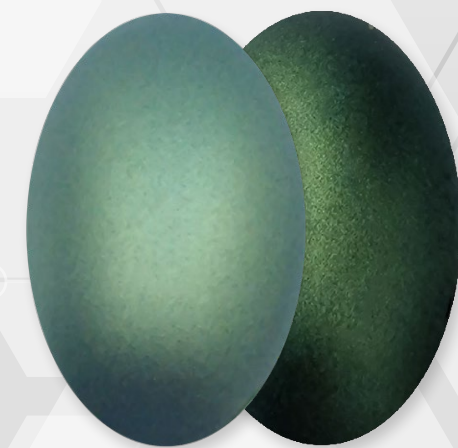

WPU100-METALLIZZATO

STARDUST

Colori acrilici per aerografo

○ ●
WPU101 - WHITE SILVER

○ ●
WPU102 - GRAPHITE

○ ●
WPU103 - IVORY

○ ●
WPU104 - BRONZE

○ ●
WPU105 - RED COPPER

○ ●
WPU106 - COPPER

○ ●
WPU107 - AZTEC

○ ●
WPU108 - SOLAR GOLD

○ ●
WPU109 - DEEP GOLD

○ ●
WPU110 - ORCHID

○ ●
WPU111 - BOXITE

○ ●
WPU112 - RED IRON

○ ●
WPU113 - AZUR BLUE

○ ●
WPU114 - ALASKA

○ ●
WPU115 - LAGOON

○ ●
WPU116 - EMERALD

○ ●
WPU117 - PURPLE EYES

○ ●
WPU120 - JASPER

○ SFONDO BIANCO
● SFONDO NERO

WPU100-METALLIZZATO

STARDUST

Colori acrilici per aerografo

○ ●
WPU121 - BERYL

○ ●
WPU122 - CITRINE

○ ●
WPU123 - TOPAZIA

○ ●
WPU124 - MORGANITE

○ ●
WPU125 - RUBY

○ ●
WPU126 - RUBELLITE

○ ●
WPU127 - PERIDOT