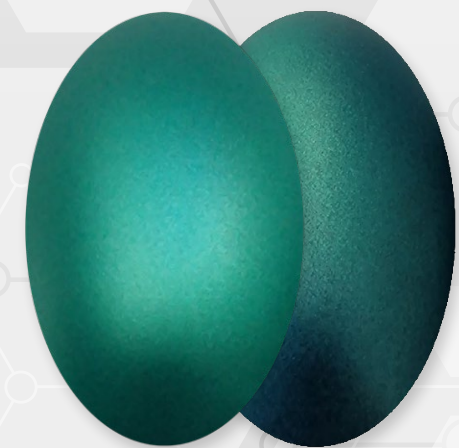

WPU100-METALLIZZATO

STARDUST

Colori acrilici per aerografo

○ ●
WPU101 - WHITE SILVER

○ ●
WPU102 - GRAPHITE

○ ●
WPU103 - IVORY

○ ●
WPU104 - BRONZE

○ ●
WPU105 - RED COPPER

○ ●
WPU106 - COPPER

○ ●
WPU107 - AZTEC

○ ●
WPU108 - SOLAR GOLD

○ ●
WPU109 - DEEP GOLD

○ ●
WPU110 - ORCHID

○ ●
WPU111 - BOXITE

○ ●
WPU112 - RED IRON

○ ●
WPU113 - AZUR BLUE

○ ●
WPU114 - ALASKA

○ ●
WPU115 - LAGOON

○ ●
WPU116 - EMERALD

○ ●
WPU117 - PURPLE EYES

○ ●
WPU120 - JASPER

○ SFONDO BIANCO
● SFONDO NERO

WPU100-METALLIZZATO

STARDUST

Colori acrilici per aerografo

○ ●
WPU121 - BERYL

○ ●
WPU122 - CITRINE

○ ●
WPU123 - TOPAZIA

○ ●
WPU124 - MORGANITE

○ ●
WPU125 - RUBY

○ ●
WPU126 - RUBELLITE

○ ●
WPU127 - PERIDOT