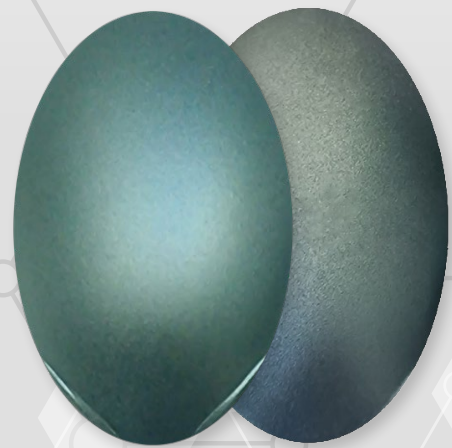

WPU100-METALLIZZATO

STARDUST

Colori acrilici per aerografo

○ ●
WPU101 - WHITE SILVER

○ ●
WPU102 - GRAPHITE

○ ●
WPU103 - IVORY

○ ●
WPU104 - BRONZE

○ ●
WPU105 - RED COPPER

Colori acrilici per aerografo

○ ●
WPU121 - BERYL

○ ●
WPU122 - CITRINE

○ ●
WPU123 - TOPAZIA

○ ●
WPU124 - MORGANITE

○ ●
WPU125 - RUBY

○ ●
WPU126 - RUBELLITE

○ ●
WPU127 - PERIDOT

○ ●
WPU130 - DARK METAL

○ ●
WPU131 - MERCURE

○ ●
WPU132 - RAW METAL

○ ●
WPU133 - ANTRAX METAL

○ ●
WPU134 - MYSTIC WHITE

○ ●
WPU135 - URANIUM

○ ●
WPU136 - AMAZONITE

○ ●
WPU137 - ARTIC VIOLET

○ ●
WPU138 - COARSE ALUMINIUM

○ ●
WPU150 - CHROME MIROIR

○ ●
WPU152 - GO CHROME

○ SFONDO BIANCO
● SFONDO NERO